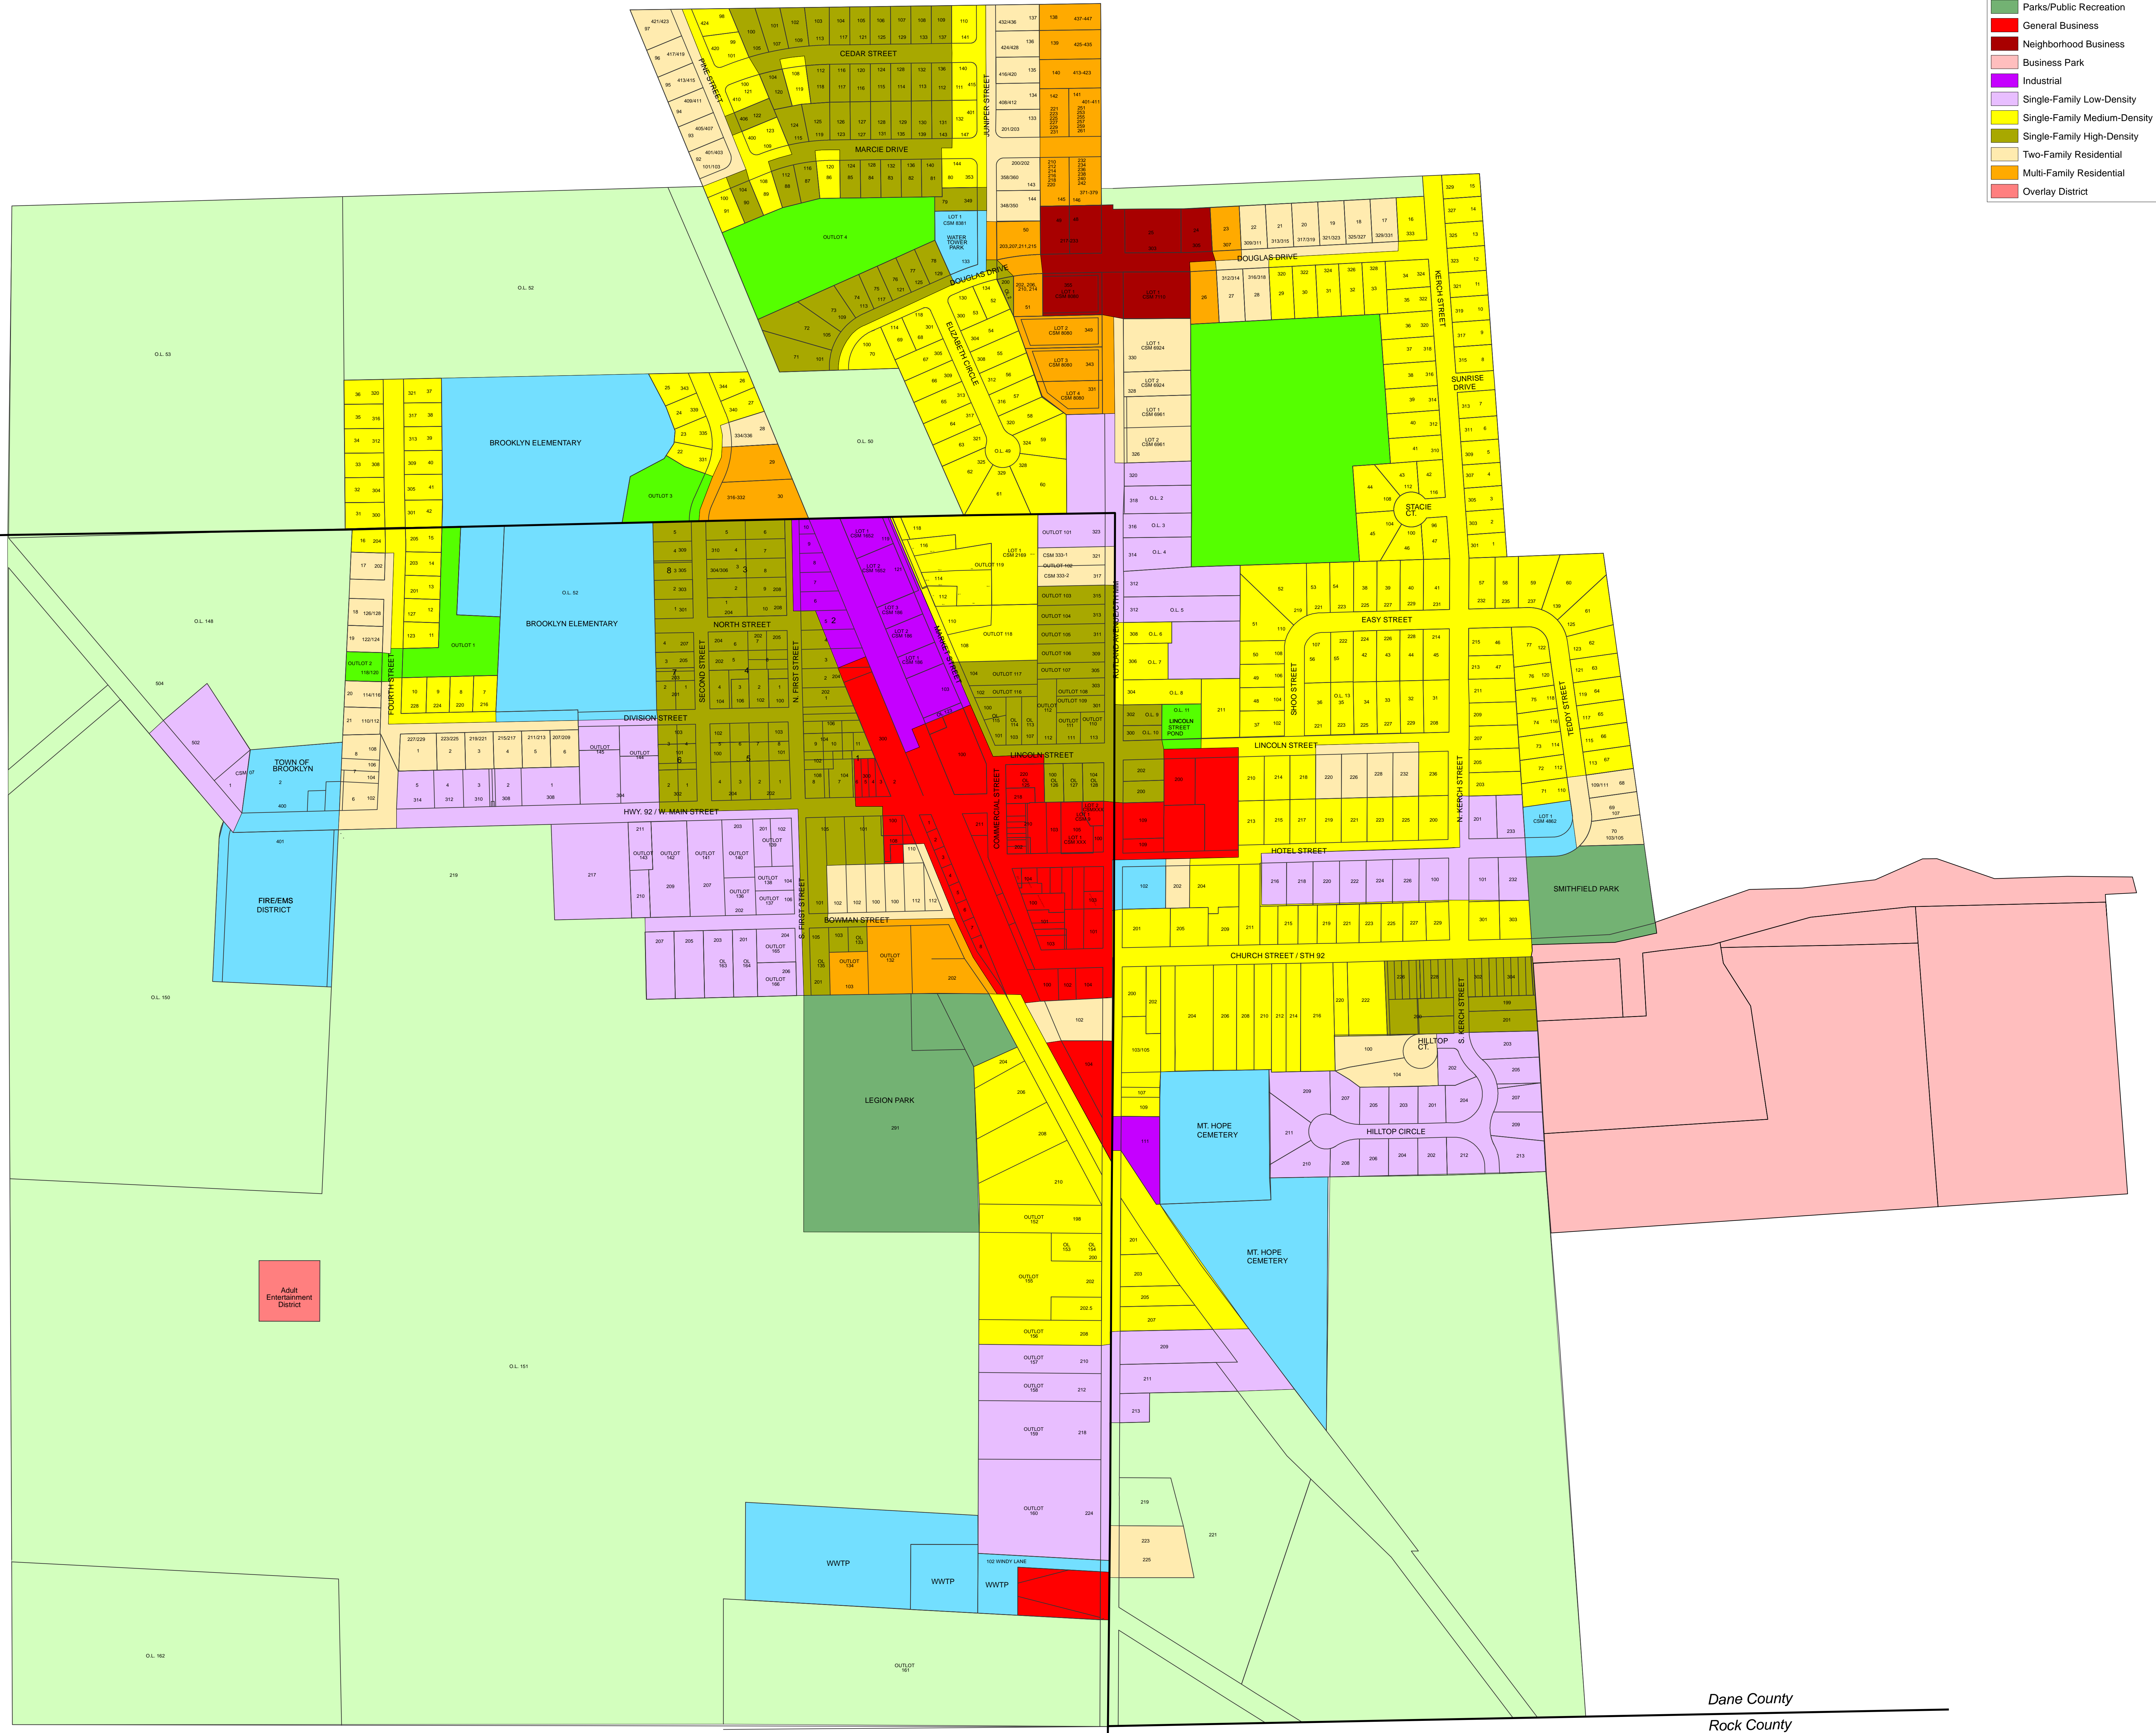

- Legend**
- Agriculture
  - Conservancy
  - Public Grounds
  - Parks/Public Recreation
  - General Business
  - Neighborhood Business
  - Business Park
  - Industrial
  - Single-Family Low-Density
  - Single-Family Medium-Density
  - Single-Family High-Density
  - Two-Family Residential
  - Multi-Family Residential
  - Overlay District

Dane County  
Green County

Dane County  
Rock County

ZONING MAP  
VILLAGE OF BROOKLYN  
DANE AND GREEN COUNTIES

1605.701