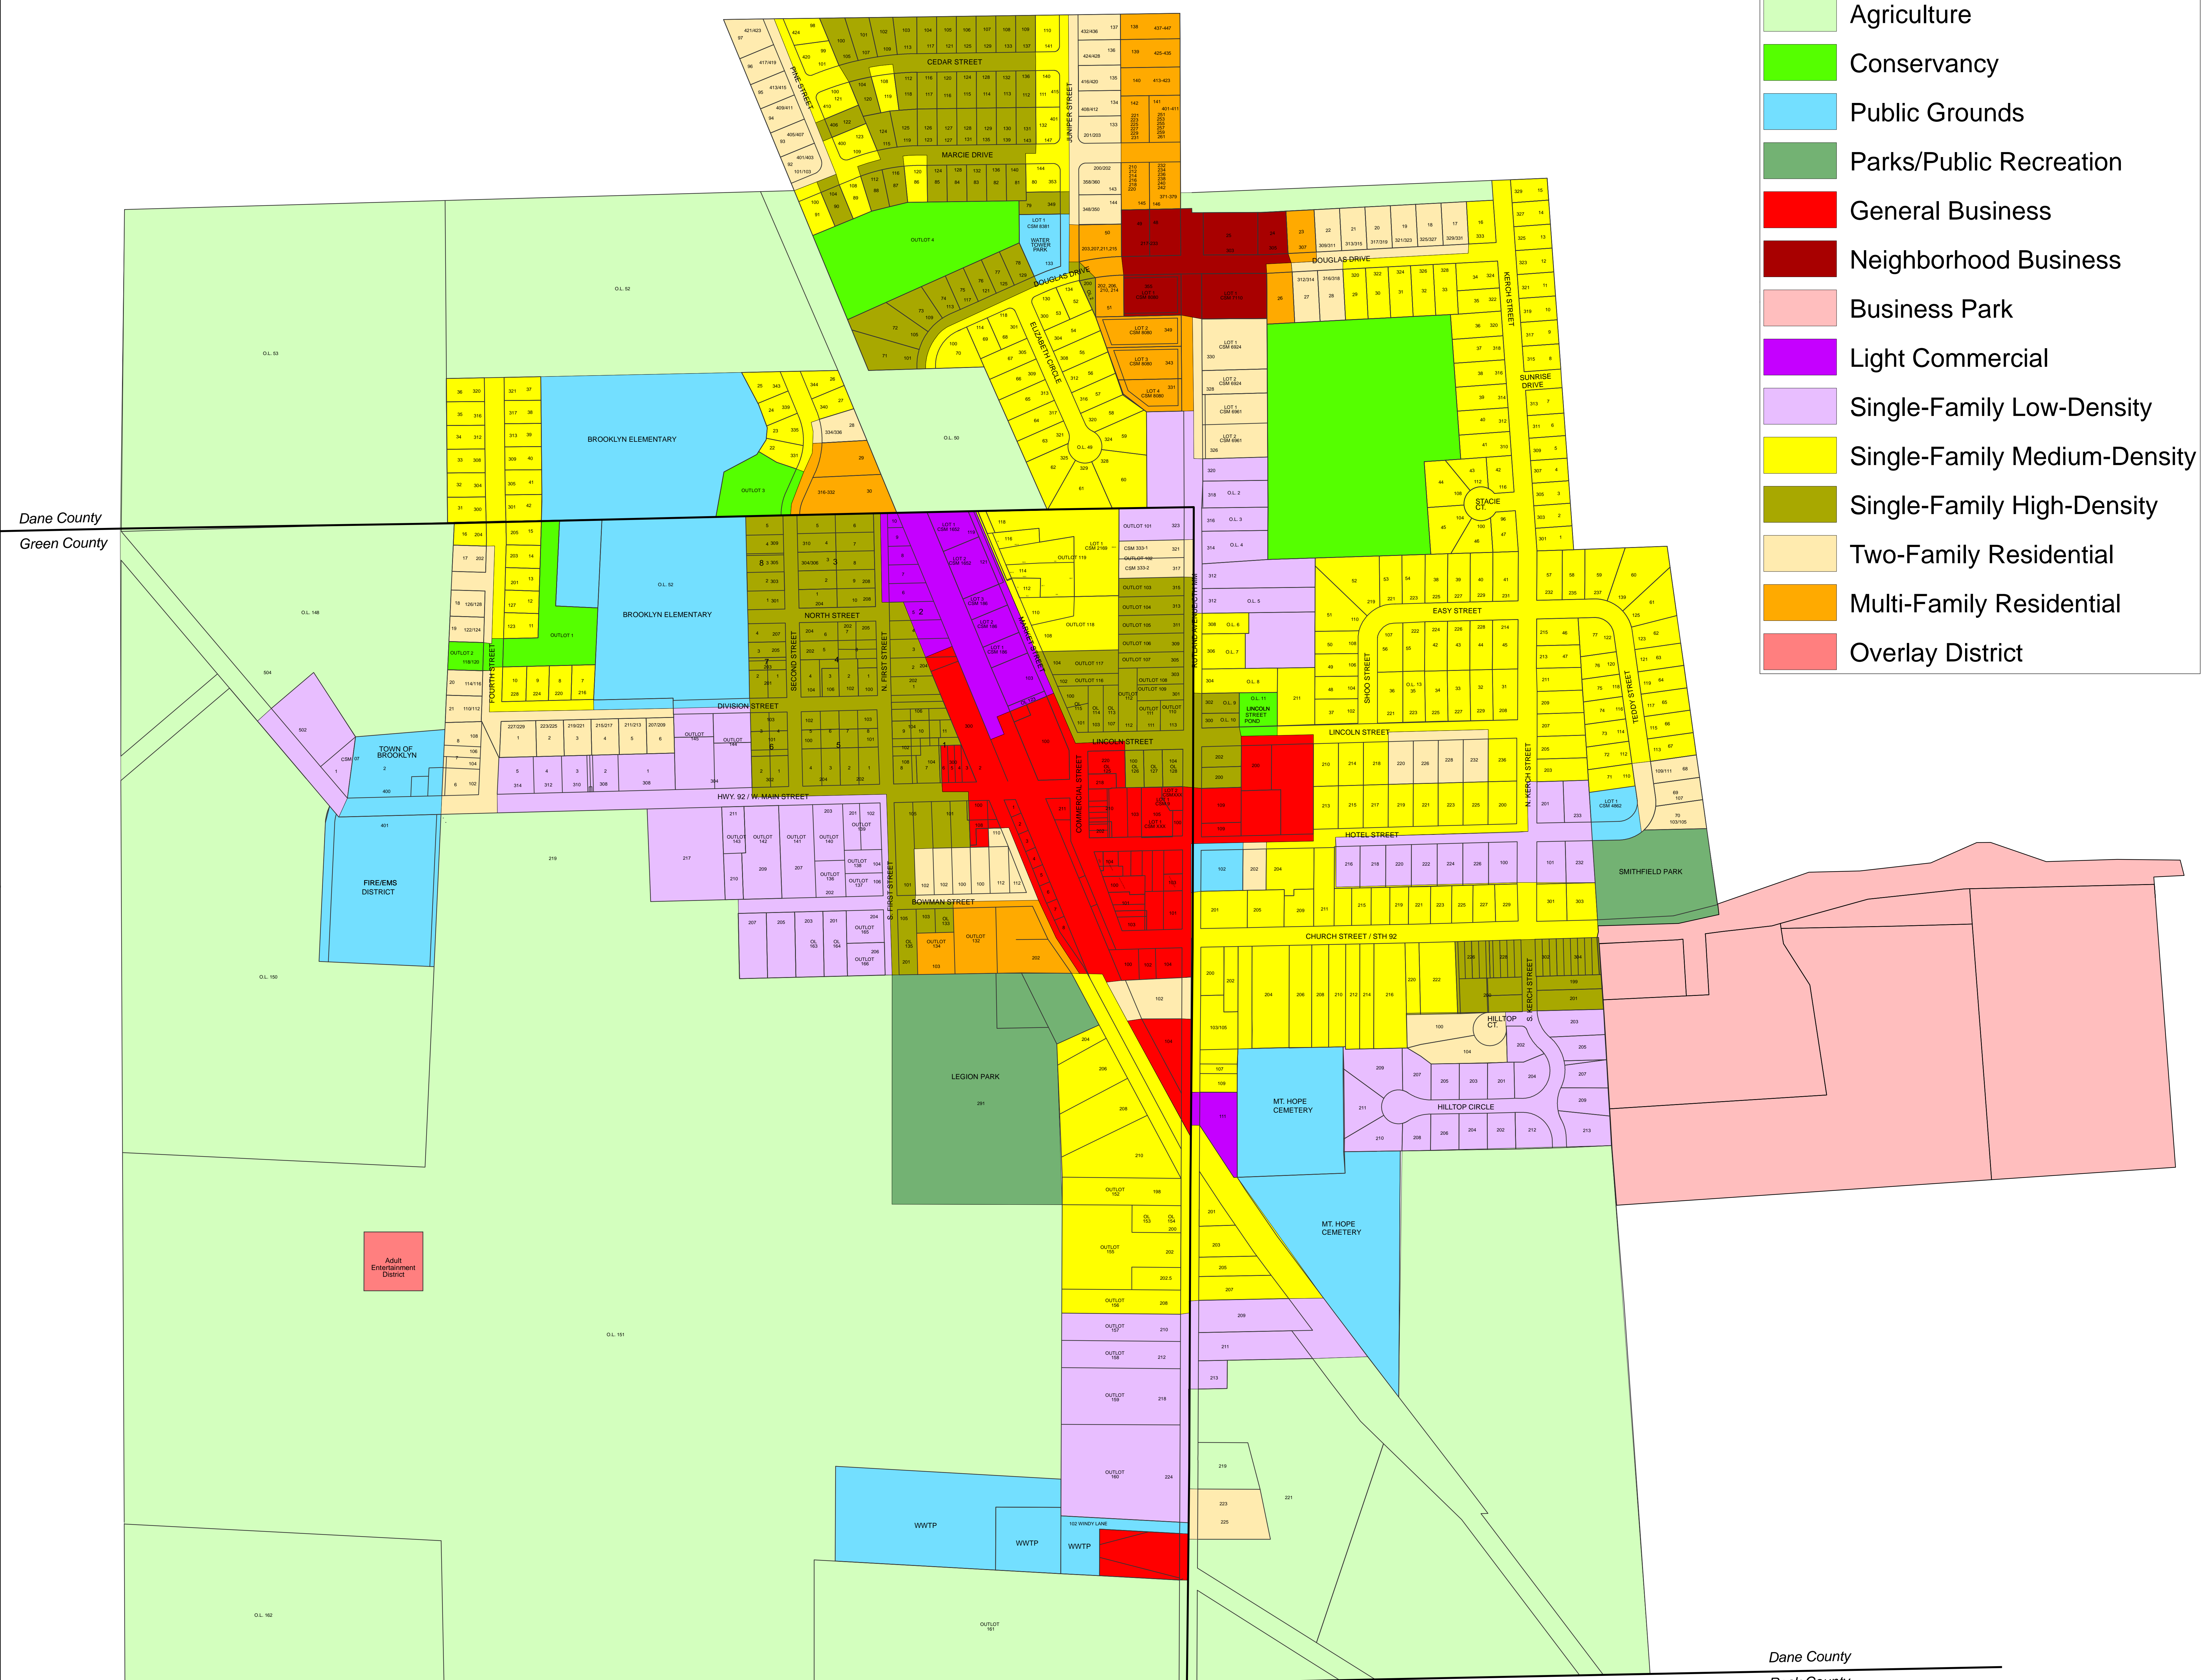

Legend

- Agriculture
- Conservancy
- Public Grounds
- Parks/Public Recreation
- General Business
- Neighborhood Business
- Business Park
- Light Commercial
- Single-Family Low-Density
- Single-Family Medium-Density
- Single-Family High-Density
- Two-Family Residential
- Multi-Family Residential
- Overlay District

Dane County
Green County

Dane County
Rock County

ZONING MAP
VILLAGE OF BROOKLYN
DANE AND GREEN COUNTIES

1605.701